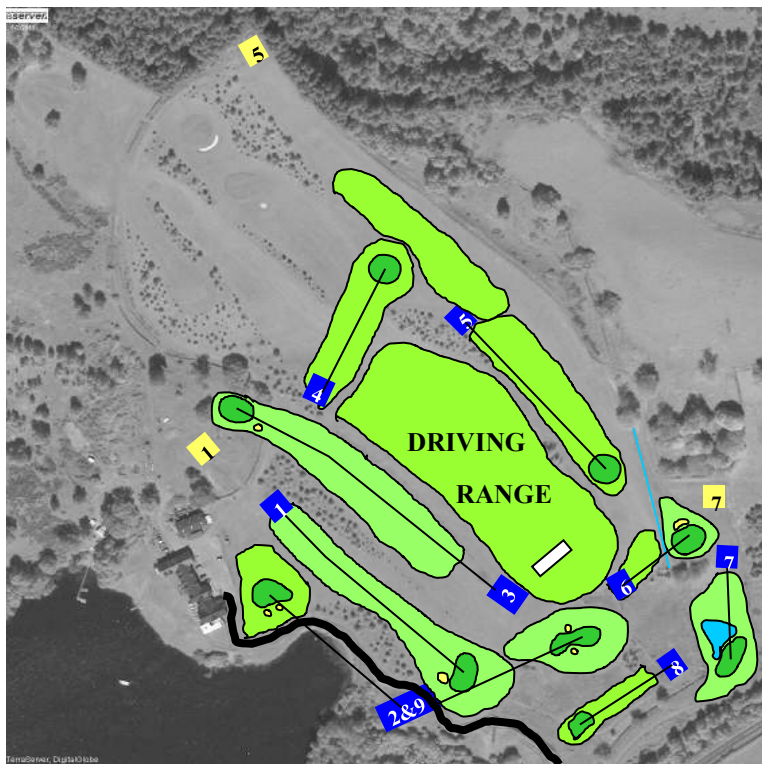

ABOYNE LOCH GOLF CENTRE

PITCH AND PUT PLUS COURSE

ABOYNE LOCH GOLF PITCH AND PUTT PLUS SCORE CARD

Competition:

Date:

Player:

Handicap

SSS		Markers Score	Blue Yards	Stroke Index	Players Score	Par
	Hole	Name				
	1	Craigendinnie	195/255	4		3/4
	2	Little Hill	130	5		3
	3	Queens Hill	215	1		3
	4	Mount Keen	100	7		3
	5	Clachnaben	145/405	9		3/4
	6	Mortlich	60	8		3
	7	The Graveyard	90/135	2		3
	8	Pannanich Hill	75	6		3
	9	Loch of Aboyne	145	3		3
	Out		1155/1520			27/29

PLEASE REPLACE DIVOTS, REPAIR PITCHMARKS AVOID SLOW PLAY