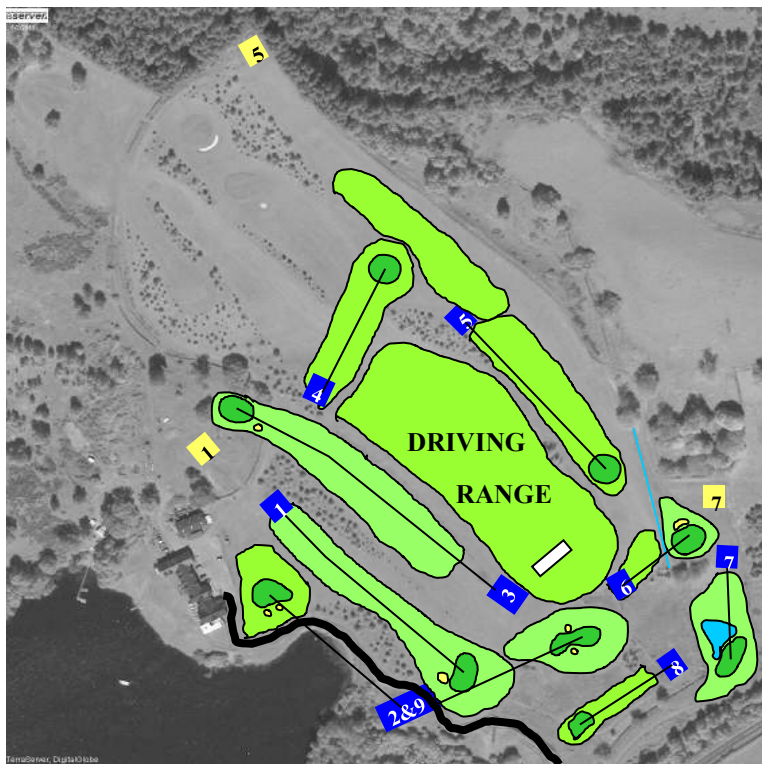

ABOYNE LOCH GOLF CENTRE

PITCH AND PUT PLUS COURSE

ABOYNE LOCH GOLF PITCH AND PUTT PLUS SCORE CARD

Competition:

Date:

Player:

Handicap

SSS		Markers Score	Blue Yards	Stroke Index	Players Score	Par
Hole	Name					
1	Craigendinnie		195/255	4		3/4
2	Little Hill		130	5		3
3	Queens Hill		215	1		3
4	Mount Keen		100	7		3
5	Clachnaben		145/405	9		3/4
6	Mortlich		60	8		3
7	The Graveyard		90/135	2		3
8	Pannanich Hill		75	6		3
9	Loch of Aboyne		145	3		3
Out			1155/1520			27/29

PLEASE REPLACE DIVOTS, REPAIR PITCHMARKS AVOID SLOW PLAY